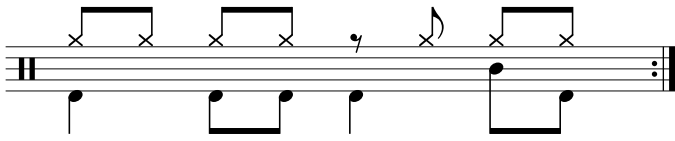

Data Sheet

drumnotesarchive.com/archive_lessons/HH2a2a2b2a-SD0001a-BD1a2a1a2b

Styles: Funk, Rap/Hip-Hop,

Level: 01 – Beginner, 02 – Rookie,

In 1 Guided Lessons

Song	Band/Artist	Style	Level	Bpm
Real Slim Shady	Eminem	Rap/Hip-Hop	01 – Beginner	90-109