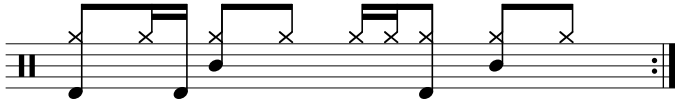

Data Sheet

drumnotesarchive.com/archive_lessons/HH2a2a4b2a-SD01a01a-BD4g02b0

Styles: Funk, Pop, Rock,

Advanced Styles: R&B/Soul,

Advanced Topics: Hand to Hand ,

Level: 02 - Rookie,

In 1 Guided Lessons

Song	Band/Artist	Style	Level	Bpm
Lost	Linkin Park	Rock	02 - Rookie	90-109