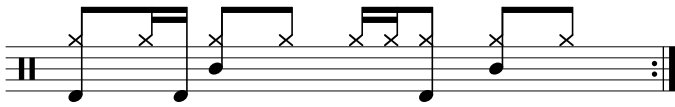

Data Sheet

drumnotesarchive.com/archive_lessons/HH2a2a4b2a-SD01a01a-BD4g02b0

Styles: Funk, Pop, Rock,

Advanced Styles: R&B/Soul,

Advanced Topics: Hand to Hand ,

Level: 02 - Rookie,

In 1 Guided Lessons

Song	Band/Artist	Style	Level	Bpm
Lost	Linkin Park	Rock	02 - Rookie	90-109