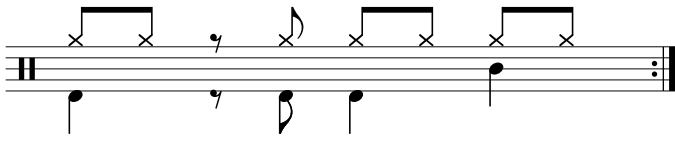

Data Sheet

drumnotesarchive.com/archive_lessons/HH2a2b2a2a-SD0001a-BD1a2b1a0

Styles: Rap/Hip-Hop,

Advanced Styles: Drum'n'Bass/Breakbeat, Electro,

Level: 02 – Rookie,

In 1 Guided Lessons

Song	Band/Artist	Style	Level	Bpm
Real Slim Shady	Eminem	Rap/Hip-Hop	01 – Beginner	90-109