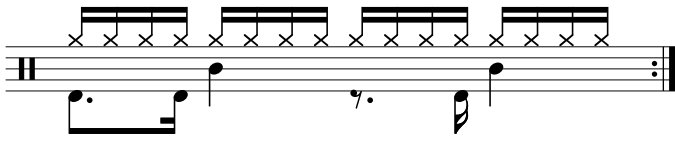

## Data Sheet

[drumnotesarchive.com/archive\\_lessons/HH4a4a4a4a-SD01a01a-BD4g0410](https://drumnotesarchive.com/archive_lessons/HH4a4a4a4a-SD01a01a-BD4g0410)

**Styles:** Pop, Rap/Hip-Hop,

**Advanced Styles:** R&B/Soul,

**Topics:** Generator,

**Advanced Topics:** Single Handed ,

**Level:** 02 – Rookie,