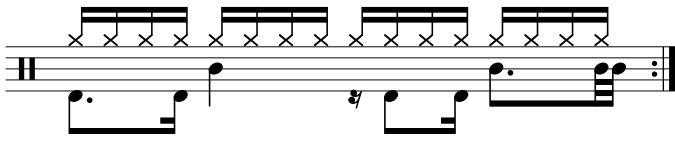

Data Sheet

drumnotesarchive.com/archive_lessons/HH4a4a4a4a-SD01a08gi-BD4g04j0

Styles: Pop, Rap/Hip-Hop,

Advanced Styles: R&B/Soul,

Topics: Generator,

Advanced Topics: Drags , Single Handed ,

Level: 03 – Intermediate, 04 - Advanced,

In 1 Guided Lessons

Song	Band/Artist	Style	Level	Bpm
Hall of Fame	The Script	Pop	03 – Intermediate, 04 – Advanced	70-89

Visit drumnotesarchive.com for Guided Lessons, Playalongs and matching Songs.

©2024 drumnotesarchive.com. Alle Rechte vorbehalten/All rights reserved.