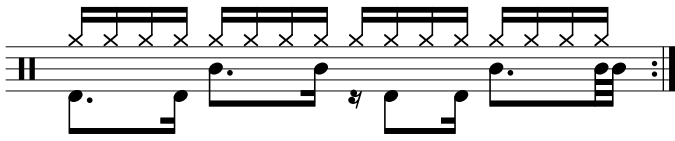

Data Sheet

drumnotesarchive.com/archive_lessons/HH4a4a4a4a-SD04g08gi-BD4g04j0

Styles: Pop, Rap/Hip-Hop,

Advanced Styles: R&B/Soul,

Topics: Generator,

Advanced Topics: Drags , Single Handed ,

Level: 03 – Intermediate, 04 - Advanced,

In 1 Guided Lessons

Song	Band/Artist	Style	Level	Bpm
Hall of Fame	The Script	Pop	03 – Intermediate, 04 – Advanced	70-89

Visit drumnotesarchive.com for Guided Lessons, Playalongs and matching Songs.

©2024 drumnotesarchive.com. Alle Rechte vorbehalten/All rights reserved.