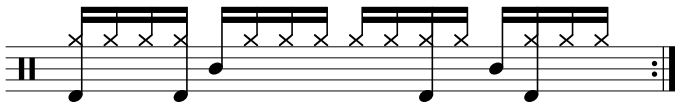

## Data Sheet

[drumnotesarchive.com/archive\\_lessons/HH4a4e4a4e-SD01a01a-BD4g02b4k](https://drumnotesarchive.com/archive_lessons/HH4a4e4a4e-SD01a01a-BD4g02b4k)

**Styles:** Funk, Pop, Rock,

**Advanced Styles:** R&B/Soul,

**Topics:** Generator,

**Advanced Topics:** Hand to Hand ,

**Level:** 02 – Rookie,