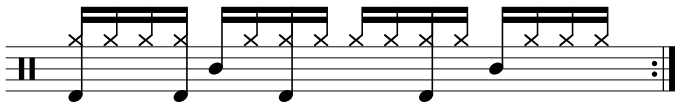

Data Sheet

drumnotesarchive.com/archive_lessons/HH4a4e4a4e-SD01a01a-BD4g2b2b0

Styles: Funk, Pop, Rock,

Topics: Generator,

Advanced Topics: Hand to Hand ,

Level: 02 – Rookie,

In 1 Guided Lessons

Song	Band/Artist	Style	Level	Bpm
Whenever I Stop	Mike + The Mechanics	Pop	02 – Rookie	70-89