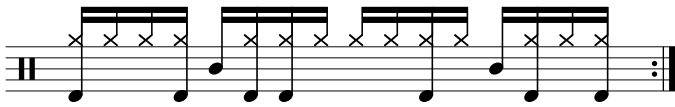

## Data Sheet

[drumnotesarchive.com/archive\\_lessons/HH4a4e4a4e-SD01a01a-BD4g4i2b4j](https://drumnotesarchive.com/archive_lessons/HH4a4e4a4e-SD01a01a-BD4g4i2b4j)

**Styles:** Funk, Rap/Hip-Hop,

**Advanced Styles:** R&B/Soul,

**Topics:** Generator,

**Advanced Topics:** Hand to Hand ,

**Level:** 03 – Intermediate,