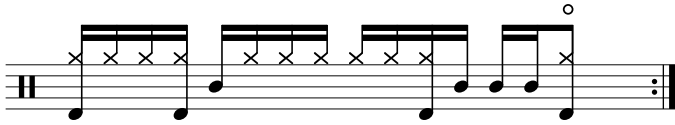

## Data Sheet

[drumnotesarchive.com/archive\\_lessons/HH4a4e4b0-HH00002b-SD01a414f-BD4g02b2b](https://drumnotesarchive.com/archive_lessons/HH4a4e4b0-HH00002b-SD01a414f-BD4g02b2b)

**Styles:** Funk, Pop, Rock,

**Advanced Styles:** R&B/Soul,

**Advanced Topics:** Hand to Hand , HiHat Open , Mini-Fills ,

**Level:** 02 – Rookie,