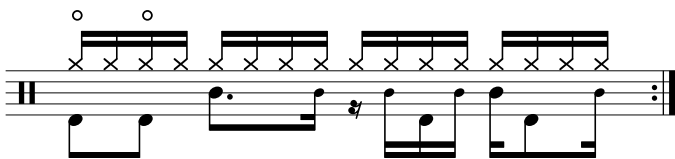

Data Sheet

drumnotesarchive.com/archive_lessons/HH4j4a4a4a-HH02a000-SD01a01a-SD604I4j4I-BD2a02b4k

Styles: Funk, Pop,

Advanced Styles: R&B/Soul,

Topics: HiHat Open,

Advanced Topics: Classic , Ghostnotes , Single Handed ,

Level: 04 - Advanced,

In 1 Guided Lessons

Song	Band/Artist	Style	Level	Bpm
Für Mitglieder. <i>Members Only.</i>		Funk, Pop	04 – Advanced	90-109

Visit drumnotesarchive.com for Guided Lessons, Playalongs and matching Songs.