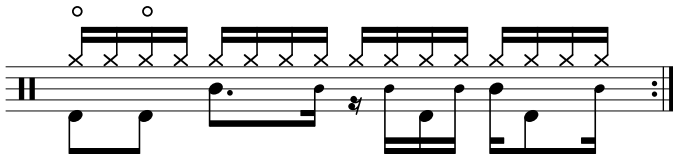

Data Sheet

drumnotesarchive.com/archive_lessons/HH4j4a4a4a-HH02a000-SD01a01a-SD604I4j4I-BD2a02b4k

Styles: Funk, Pop,

Advanced Styles: R&B/Soul,

Topics: HiHat Open,

Advanced Topics: Classic , Ghostnotes , Single Handed ,

Level: 04 - Advanced,

In 1 Guided Lessons

Song	Band/Artist	Style	Level	Bpm
Für Mitglieder. <i>Members Only.</i>		Funk, Pop	04 – Advanced	90-109

Visit drumnotesarchive.com for Guided Lessons, Playalongs and matching Songs.