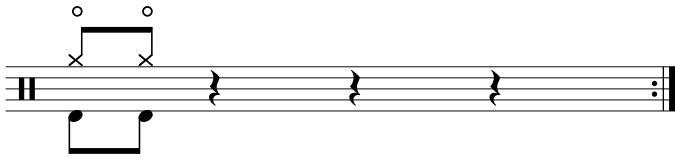

Data Sheet

drumnotesarchive.com/archive_lessons/HH02a000-B02a000

Topics: HiHat Open,

Level: 02 – Rookie,

In 1 Guided Lessons

Song	Band/Artist	Style	Level	Bpm
Für Mitglieder. <i>Members Only.</i>		Funk, Pop	03 – Intermediate	90-109