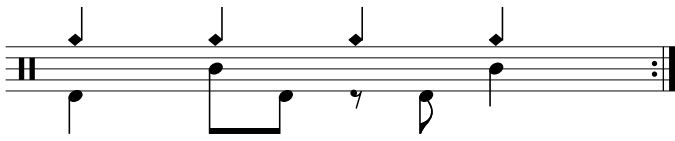

Data Sheet

drumnotesarchive.com/archive_lessons/RC1a1a1a1a-SD01a01a-BD1a2b2b0

Styles: Rock,

Advanced Styles: Hard Rock, Punk,

Level: 01 – Beginner, 02 – Rookie,

In 1 Guided Lessons

Song	Band/Artist	Style	Level	Bpm
Welcome to the Jungle	Guns'N'Roses	Rock	03 – Intermediate	110-129