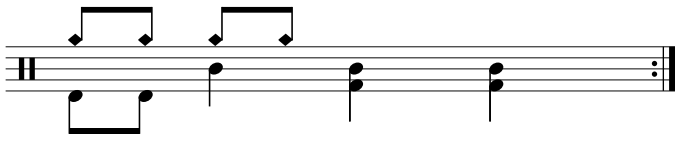

Data Sheet

drumnotesarchive.com/archive_lessons/RC2a2a00-SD01a1a1a-BD2a000-LT001a1a

Styles: Pop, Rock,

Advanced Topics: Mini-Fills ,

Level: 01 – Beginner,

In 1 Guided Lessons

Song	Band/Artist	Style	Level	Bpm
Welcome to the Jungle	Guns'N'Roses	Rock	03 – Intermediate	110-129