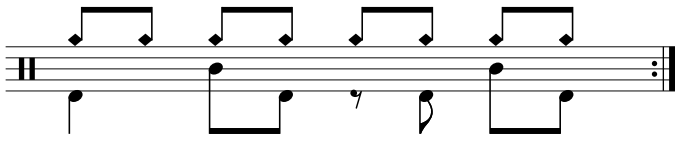

Data Sheet

drumnotesarchive.com/archive_lessons/RC2a2a2a2a-SD01a01a-BD1a2b2b2b

Styles: Pop, Rock,

Level: 01 – Beginner, 02 – Rookie,

In 2 Guided Lessons

Song	Band/Artist	Style	Level	Bpm
Für Mitglieder. <i>Members Only.</i>		Pop	02 – Rookie, 03 – Intermediate	90-109
Big Me	Foo Fighters	Rock	02 – Rookie	130-149