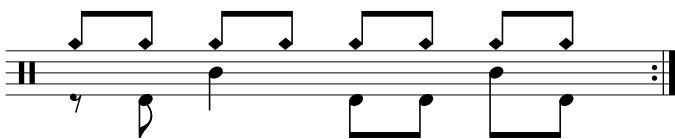

Data Sheet

drumnotesarchive.com/archive_lessons/RC2a2a2a2a-SD01a01a-BD2b02a2b

Styles: Pop, Rock,

Level: 01 – Beginner, 02 – Rookie,

In 1 Guided Lessons

Song	Band/Artist	Style	Level	Bpm
Welcome to the Jungle	Guns'N'Roses	Rock	03 – Intermediate	110-129