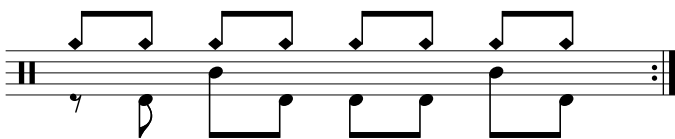

Data Sheet

drumnotesarchive.com/archive_lessons/RC2a2a2a2a-SD01a01a-BD2b2b2a2b

Styles: Pop, Rock,

Level: 01 – Beginner, 02 – Rookie,

In 1 Guided Lessons

Song	Band/Artist	Style	Level	Bpm
Welcome to the Jungle	Guns'N'Roses	Rock	03 – Intermediate	110-129