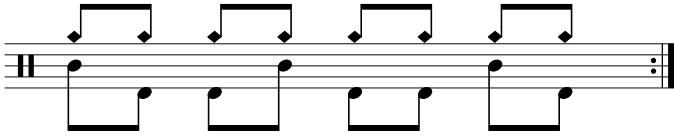

Data Sheet

drumnotesarchive.com/archive_lessons/RC2a2a2a2a-SD1a2b01a-BD2b1a2a2b

Styles: Pop, Rock,

Topics: Syncopated Snare,

Level: 02 – Rookie,

In 1 Guided Lessons

Song	Band/Artist	Style	Level	Bpm
Clocks	Coldplay	Pop	02 – Rookie	130-149