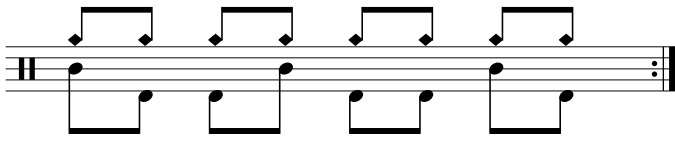

Data Sheet

drumnotesarchive.com/archive_lessons/RC2a2a2a2a-SD1a2b01a-BD2b1a2a2b

Styles: Pop, Rock,

Topics: Syncopated Snare,

Level: 02 – Rookie,

In 1 Guided Lessons

Song	Band/Artist	Style	Level	Bpm
Clocks	Coldplay	Pop	02 – Rookie	130-149