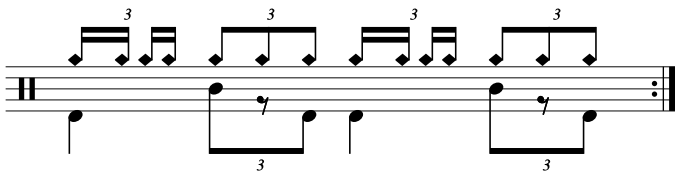

Data Sheet

drumnotesarchive.com/archive_lessons/RC6ar3a6ar3a-SD01a01a-BD1a3f1a3f

Styles: Blues,

Advanced Styles: R&B/Soul,

Topics: Generator,

Level: 02 – Rookie,

In 1 Guided Lessons

Song	Band/Artist	Style	Level	Bpm
Santa Claus Is Back In Town	Johnny Lang	Blues	01 – Beginner, 02 – Rookie	50-69