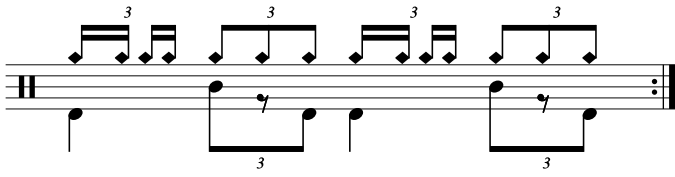

Data Sheet

drumnotesarchive.com/archive_lessons/RC6ar3a6ar3a-SD01a01a-BD1a3f1a3f

Styles: Blues,

Advanced Styles: R&B/Soul,

Topics: Generator,

Level: 02 – Rookie,

In 1 Guided Lessons

Song	Band/Artist	Style	Level	Bpm
Santa Claus Is Back In Town	Johnny Lang	Blues	01 – Beginner, 02 – Rookie	50-69