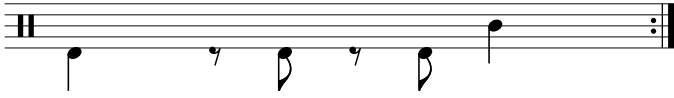

## Data Sheet

[drumnotesarchive.com/archive\\_lessons/SD0001a-BD1a2b2b0](https://drumnotesarchive.com/archive_lessons/SD0001a-BD1a2b2b0)

**Advanced Topics:** Rideless ,

**Level:** 01 – Beginner, 02 – Rookie,

## In 1 Guided Lessons

Song	Band/Artist	Style	Level	Bpm
Galway Girl (easy version)	Ed Sheeran	Pop	02 – Rookie	90-109

Visit [drumnotesarchive.com](https://drumnotesarchive.com) for Guided Lessons, Playalongs and matching Songs.