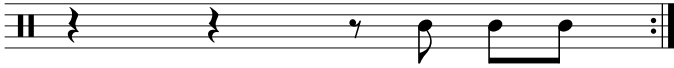

Data Sheet

drumnotesarchive.com/archive_lessons/S0002b2a

Topics: Generator,

Level: 01 – Beginner,

In 1 Guided Lessons

Song	Band/Artist	Style	Level	Bpm
Cake by the Ocean	DNCE	Pop	02 – Rookie	110-129

Visit drumnotesarchive.com for Guided Lessons, Playalongs and matching Songs.