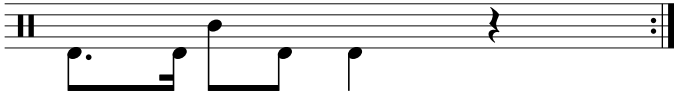

Data Sheet

drumnotesarchive.com/archive_lessons/SD01a00-BD4g2b1a0

Styles: Pop, Rock,

Advanced Styles: Alternative/Indie,

Advanced Topics: Rideless ,

Level: 02 – Rookie,

In 2 Guided Lessons

Song	Band/Artist	Style	Level	Bpm
Galway Girl (easy version)	Ed Sheeran	Pop	02 – Rookie	90-109
Galway Girl	Ed Sheeran	Pop	03 – Intermediate	90-109