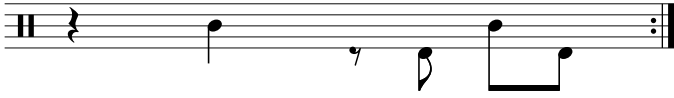

Data Sheet

drumnotesarchive.com/archive_lessons/SD01a01a-BD002b2b

Advanced Topics: Rideless ,

Level: 01 – Beginner, 02 – Rookie,

In 1 Guided Lessons

Song	Band/Artist	Style	Level	Bpm
Freitag	Nina Chuba	Pop, Rap/Hip-Hop	02 – Rookie	90-109