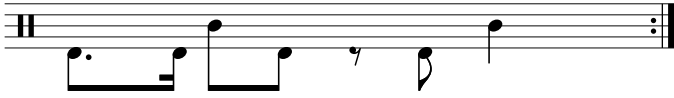

Data Sheet

drumnotesarchive.com/archive_lessons/SD01a01a-BD4g2b2b0

Styles: Pop, Rock,

Topics: Generator,

Level: 02 – Rookie,

In 1 Guided Lessons

Song	Band/Artist	Style	Level	Bpm
Galway Girl (easy version)	Ed Sheeran	Pop	02 – Rookie	90-109