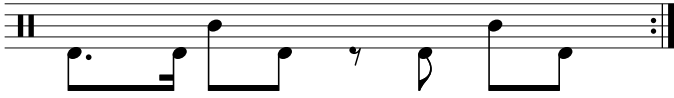

Data Sheet

drumnotesarchive.com/archive_lessons/SD01a01a-BD4g2b2b2b

Styles: Pop, Rock,

Topics: Generator,

Level: 02 – Rookie,

In 1 Guided Lessons

Song	Band/Artist	Style	Level	Bpm
Galway Girl (easy version)	Ed Sheeran	Pop	02 – Rookie	90-109