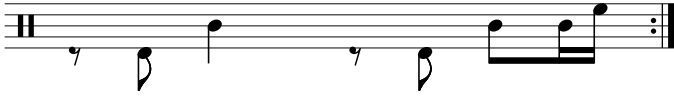

Data Sheet

drumnotesarchive.com/archive_lessons/SD01a02a-BD2b02b0-HT00041

Styles: Pop, Rock,

Topics: Syncopated Bass, Generator,

Advanced Topics: Rideless,

Level: 02 – Rookie,

In 1 Guided Lessons

Song	Band/Artist	Style	Level	Bpm
Für Mitglieder. <i>Members Only.</i>		Pop	03 – Intermediate	90-109