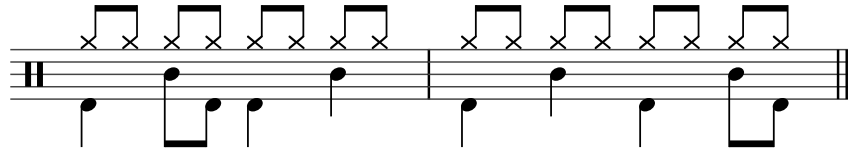

Real Slim Shady

Eminem

Written by: M. Mathers, A. Young, M. Elizondo, T. Coster,
Dr. Dre, Mel-Man

= 105

Basic Groove

Play this to just jam along.
Have fun!

PLAY 3x

Intro

PLAY 2x

Verse 1

PLAY 4x

PLAY 2x

PLAY 4x

Chorus 1

PLAY 2x

PLAY 5x