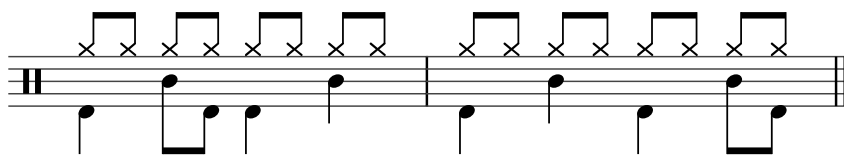

Real Slim Shady

Eminem

Written by: M. Mathers, A. Young, M. Elizondo, T. Coster,
Dr. Dre, Mel-Man

♩ = 105

Basic Groove

Play this to just jam along.

Have fun!

PLAY 3x

Intro

PLAY 2x

Verse 1

PLAY 4x

PLAY 2x

PLAY 4x

Chorus 1

PLAY 2x