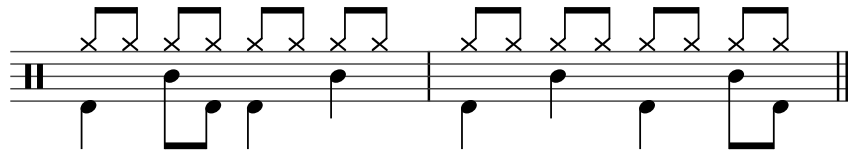

Real Slim Shady

Eminem

Written by: M. Mathers, A. Young, M. Elizondo, T. Coster,
Dr. Dre, Mel-Man

♩ = 105

Basic Groove

Play this to just jam along.
Have fun!

PLAY 3x

Intro

PLAY 2x

Verse 1

PLAY 4x

PLAY 2x

PLAY 4x

Chorus 1

PLAY 2x

PLAY 5x